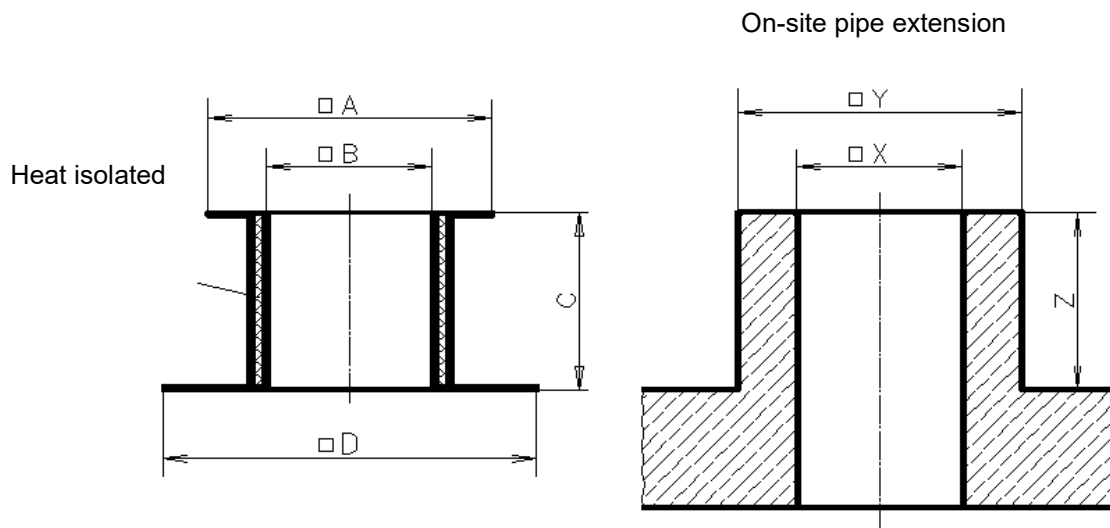

Roof base in GFK

Fan Type CDVA	Dimensions						
	A	B	C	D	x	y	z
400	680	480	300	830	480	680	300
450	680	480	300	830	480	680	300
500	820	600	350	950	600	820	350
560	820	600	350	950	600	820	350
630	1005	750	400	1100	750	1000	400
710	1005	750	400	1100	750	1000	400

Edition 2024 • Subject to alteration • Copyright by COLASIT AG Spiez

COLASIT Asia Pte Ltd
Plastic construction • 38 Woodlands Industrial Park E1 #03-04 • Singapore 757700
Phone +65 6852 35 80/1 • info@colasit.com.sg
www.colasit.com.sg

Competence in plastics. Worldwide.