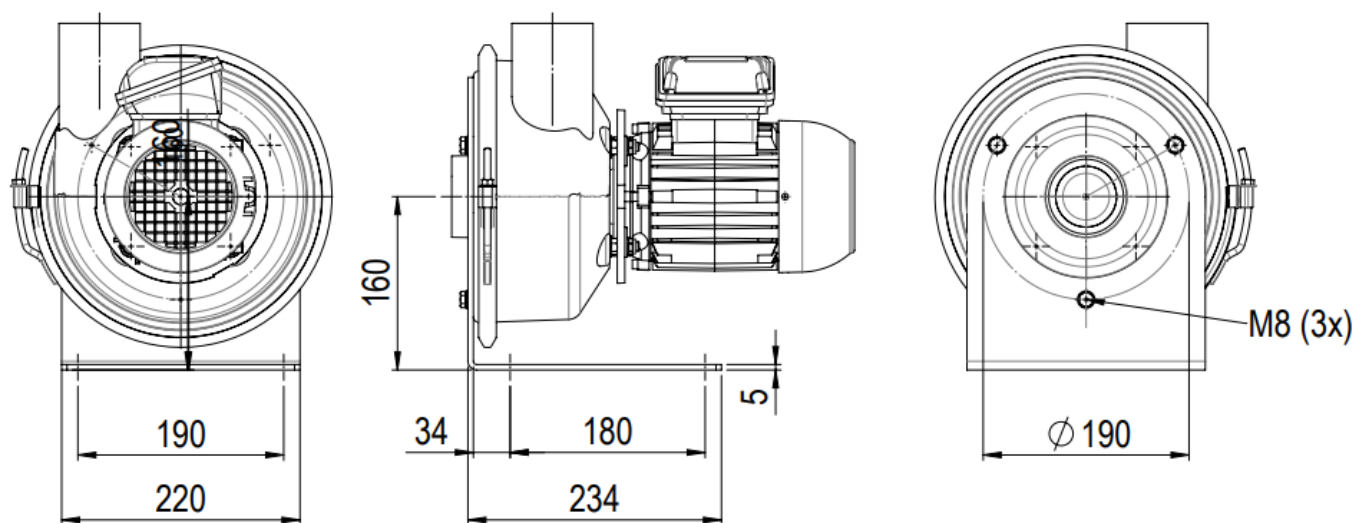

Direct drive – Basic fan

CKV 75	L	Ø TK Motor
Motor 56M	305	100
Motor 63M	325	115
Motor 71M	348	130

Direct drive – with motor bracket

Edition 2025 • Subject to alteration • Copyright by COLASIT AG Spiez