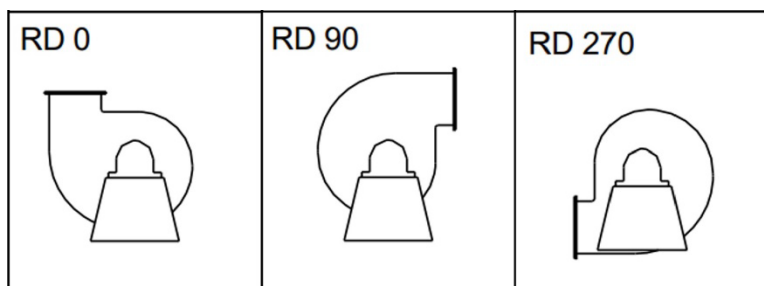

Direct drive – Basic fan

CKV 75	L	Ø TK Motor
Motor 56M	305	100
Motor 63M	325	115
Motor 71M	348	130

Direct drive – with motor bracket

Edition 2025 • Subject to alteration • Copyright by COLASIT AG Spiez