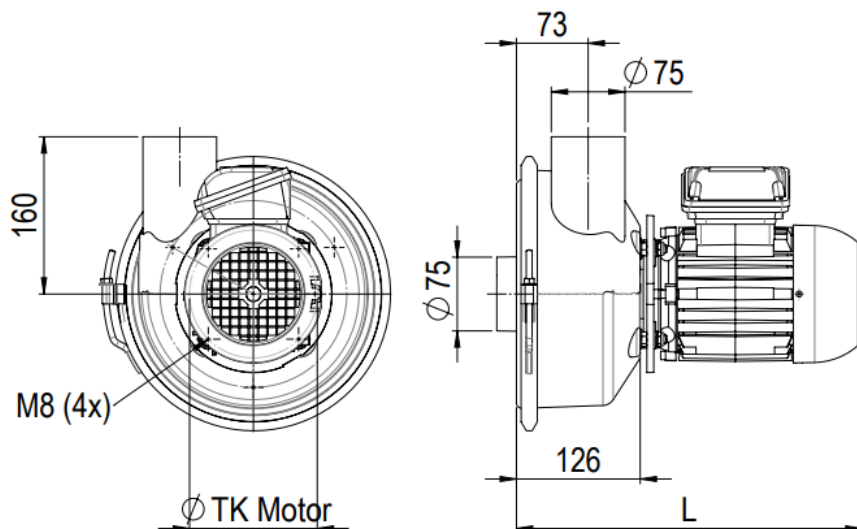

Direct drive – Basic fan

CKV 75	L	Ø TK Motor
Motor 56M	305	100
Motor 63M	325	115
Motor 71M	348	130

Direct drive – with motor bracket

Edition 2025 • Subject to alteration • Copyright by COLASIT AG Spiez