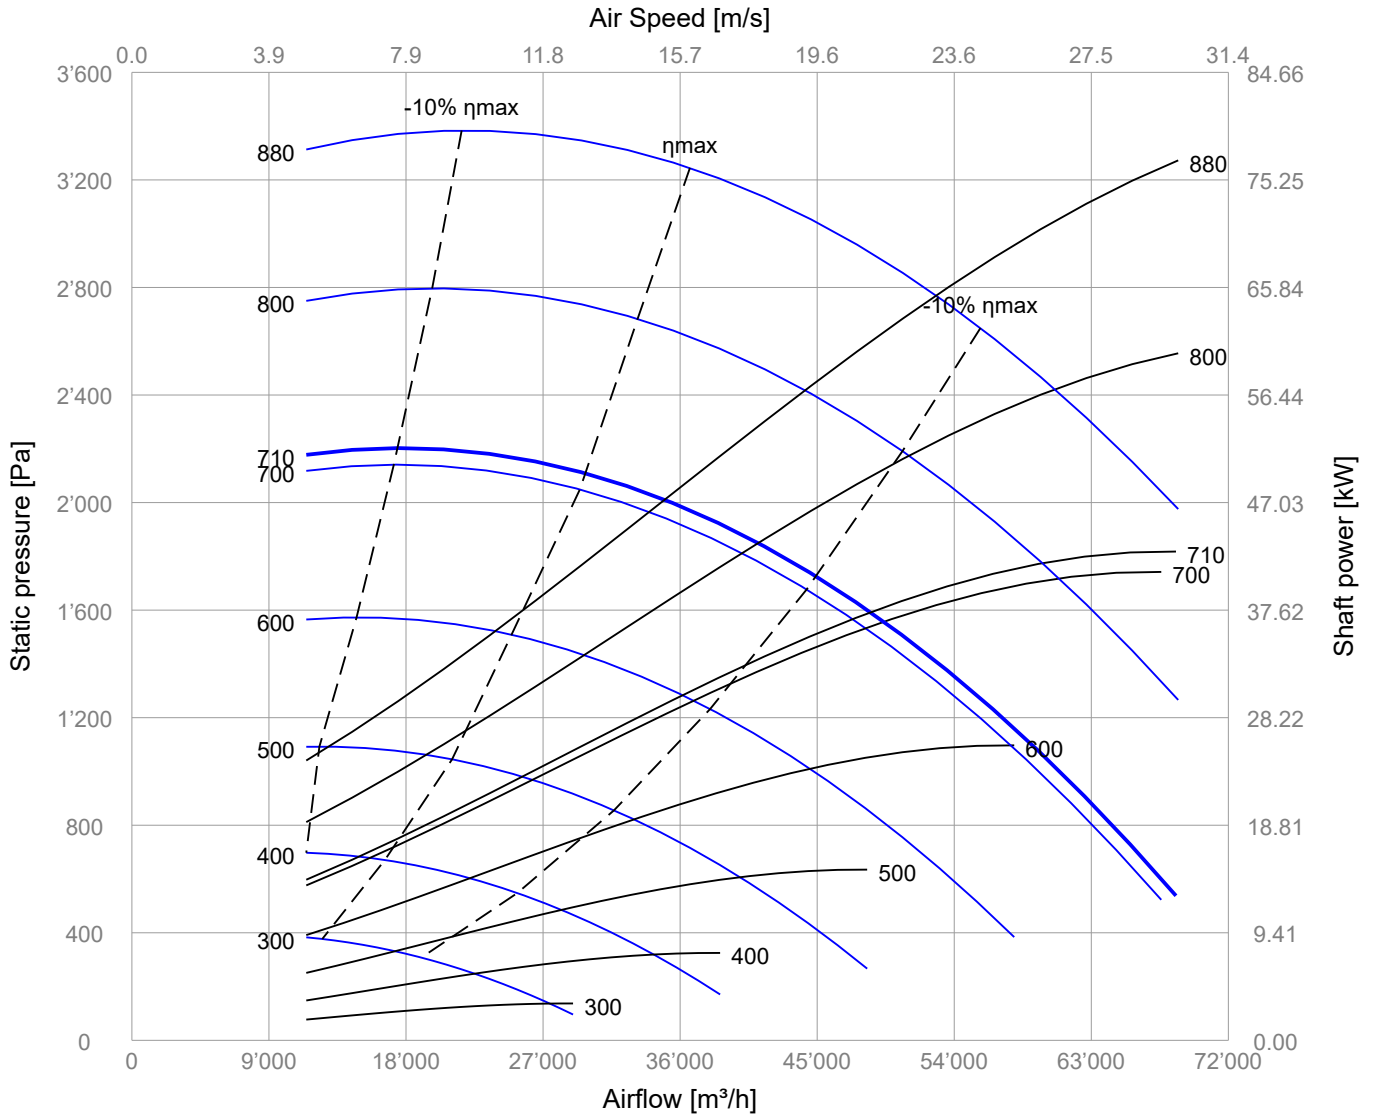

Sound niveau level LwA dB(A)		Sound power level LpA = LwA - 7 dB(A)								Dist. 1 m
ISO 5136.2										
n	LwA	Hz								
min⁻¹	dB(A)	63	125	250	500	1000	2000	4000	8000	
2850	122	101	111	117	118	114	108	104	97	
1420	107	86	96	102	103	99	93	89	82	
950	99	78	88	94	95	91	85	81	74	
880	97	76	86	92	93	89	83	79	72	
710	92	71	81	87	88	84	78	74	67	
400	80	59	69	75	76	72	66	62	55	
300	74	53	63	69	70	66	60	56	49	

Edition 2024 • subject to alterations • Copyright by COLASIT AG, Spiez

COLASIT Asia Pte Ltd
Plastic construction • 38 Woodlands Industrial Park E1 #03-04 • Singapore 757700
Phone +65 6852 35 80/1 • info@colasit.com.sg

www.colasit.com.sg

Competence in plastics. Worldwide.