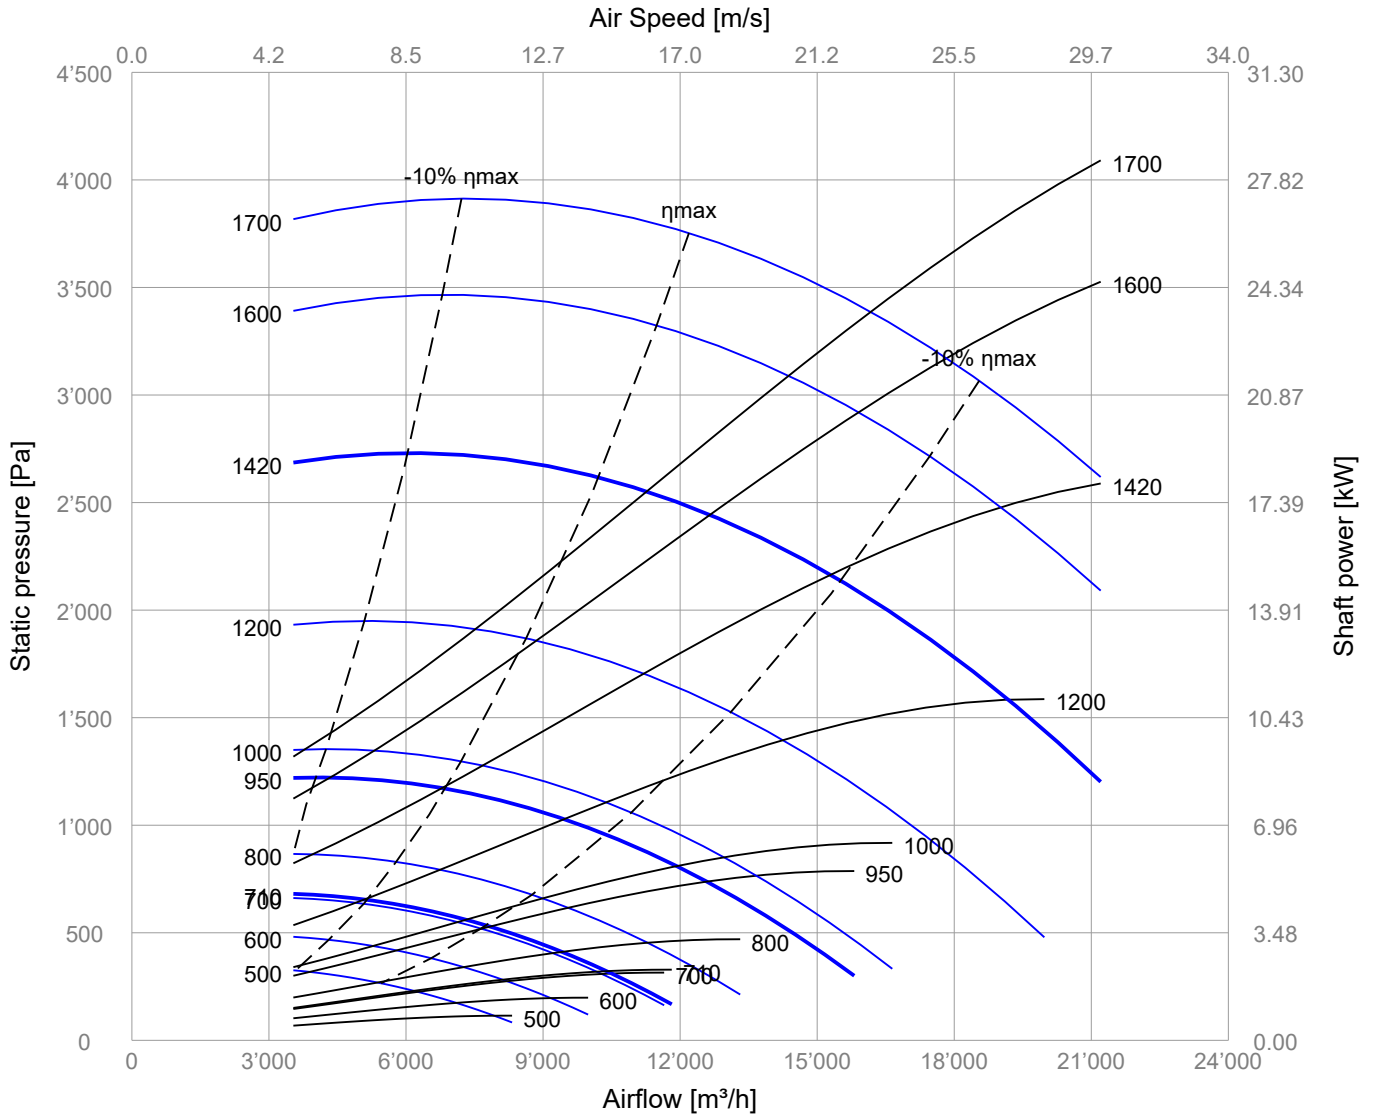

Sound niveau level LwA dB(A)		Sound power level LpA = LwA - 7 dB(A)								Dist. 1 m
ISO 5136.2										
n	LwA	Hz								
min⁻¹	dB(A)	63	125	250	500	1000	2000	4000	8000	
2850	103	89	94	99	96	94	83	77	70	
1700	92	78	83	88	85	83	72	66	59	
1420	88	74	79	84	81	79	68	62	55	
950	80	66	71	76	73	71	60	54	47	
800	76	62	67	72	69	67	56	50	43	
710	73	59	64	69	66	64	53	47	40	
500	66	52	57	62	59	57	46	40	33	

Edition 2024 • subject to alterations • Copyright by COLASIT AG, Spiez

COLASIT Asia Pte Ltd
Plastic construction • 38 Woodlands Industrial Park E1 #03-04 • Singapore 757700
Phone +65 6852 35 80/1 • info@colasit.com.sg

www.colasit.com.sg

Competence in plastics. Worldwide.