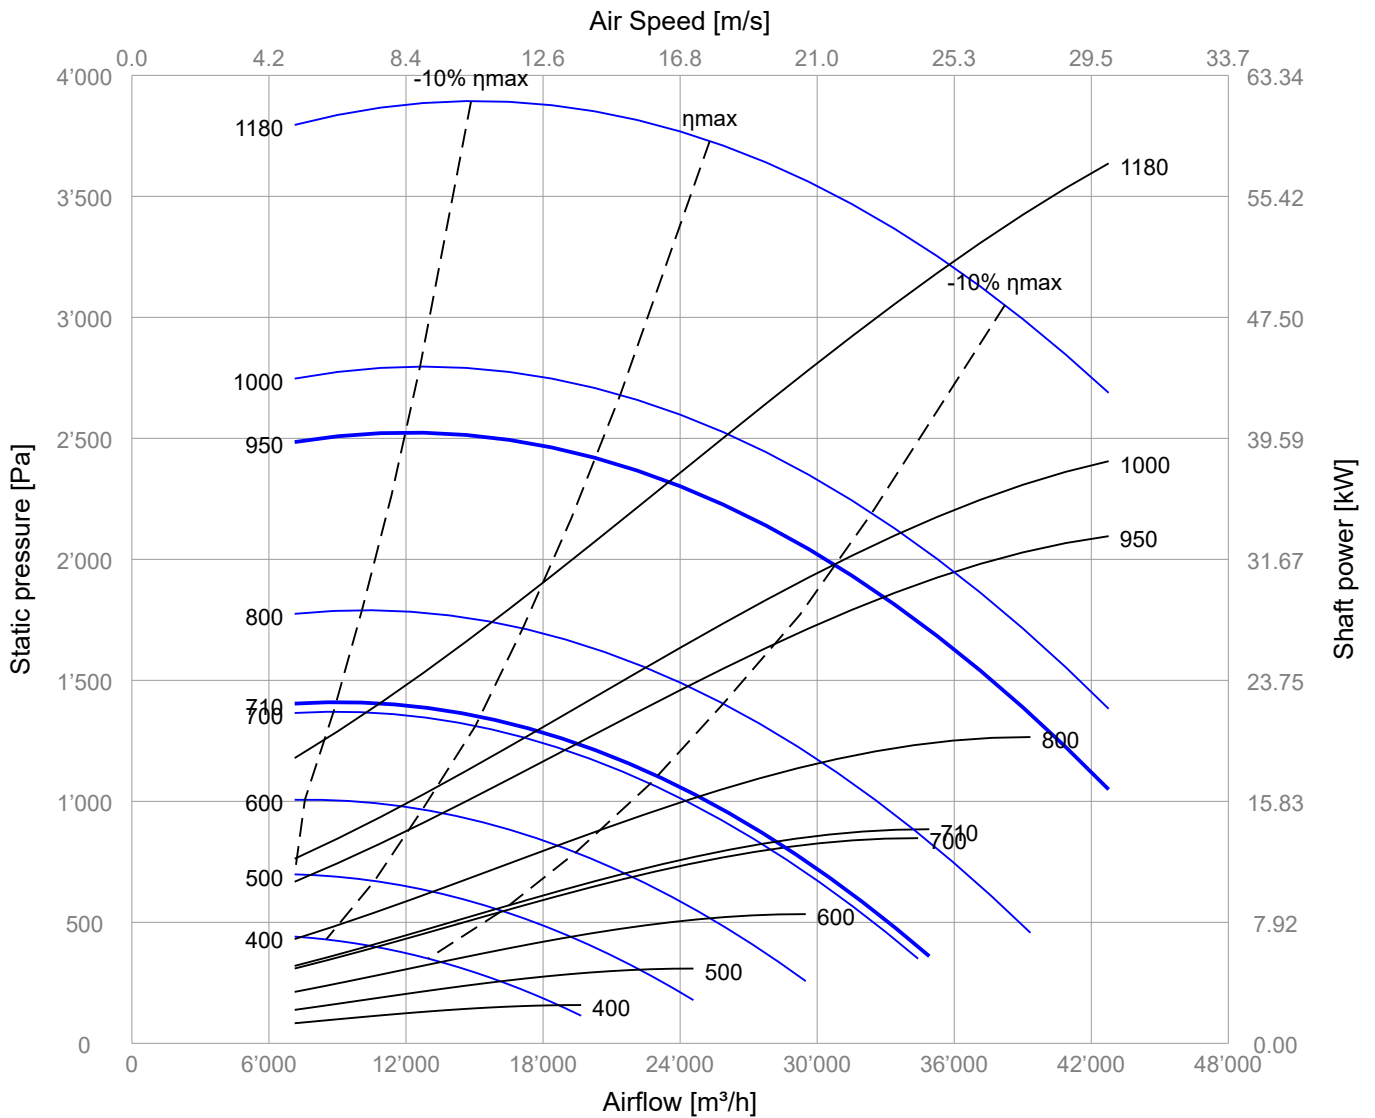

Sound niveau level LwA dB(A)		Sound power level LpA = LwA - 7 dB(A)							Dist. 1 m	
ISO 5136.2										
n	LwA	Hz								
min⁻¹	dB(A)	63	125	250	500	1000	2000	4000	8000	
2850	114	93	103	109	110	106	100	96	89	
1420	99	78	88	94	95	91	85	81	74	
1180	95	74	84	90	91	87	81	77	70	
950	91	70	80	86	87	83	77	73	66	
710	84	63	73	79	80	76	70	66	59	
600	81	60	70	76	77	73	67	63	56	
400	72	51	61	67	68	64	58	54	47	

Edition 2024 • subject to alterations • Copyright by COLASIT AG, Spiez

COLASIT Asia Pte Ltd
Plastic construction • 38 Woodlands Industrial Park E1 #03-04 • Singapore 757700
Phone +65 6852 35 80/1 • info@colasit.com.sg

www.colasit.com.sg

Competence in plastics. Worldwide.