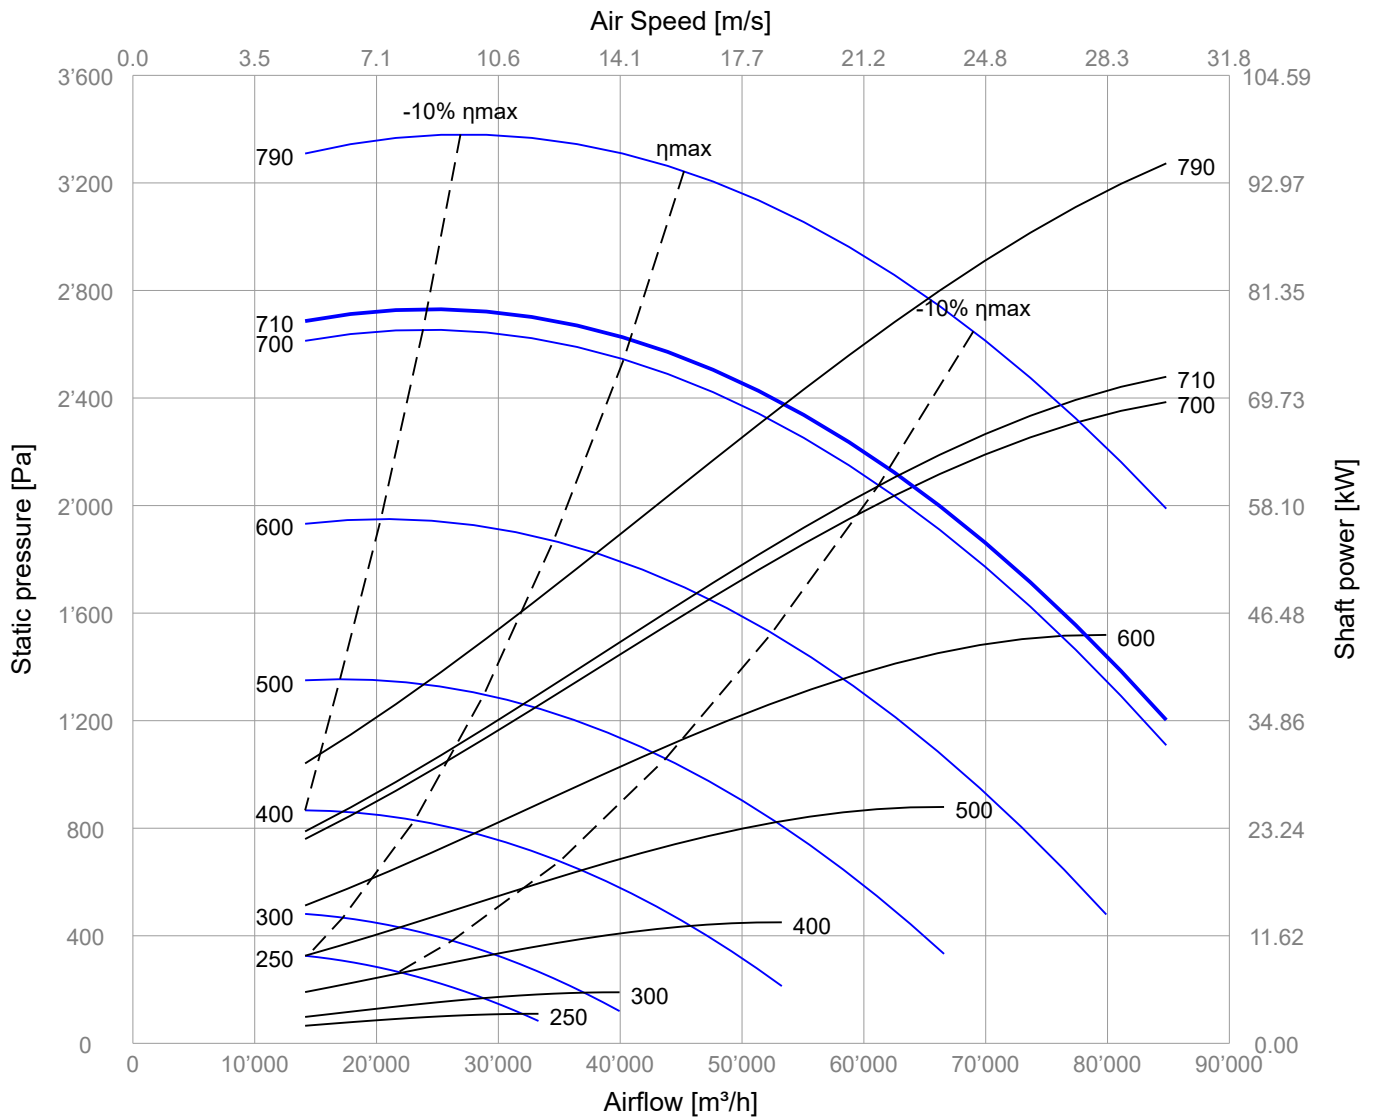

Sound niveau level LwA dB(A)		Sound power level LpA = LwA - 7 dB(A)								Dist. 1 m
ISO 5136.2										
n	LwA	Hz								
min⁻¹	dB(A)	63	125	250	500	1000	2000	4000	8000	
2850	125	104	114	120	121	117	111	107	100	
1420	110	89	99	105	106	102	96	92	85	
950	102	81	91	97	98	94	88	84	77	
790	98	77	87	93	94	90	84	80	73	
710	95	74	84	90	91	87	81	77	70	
400	83	62	72	78	79	75	69	65	58	
250	73	52	62	68	69	65	59	55	48	

Edition 2024 • subject to alterations • Copyright by COLASIT AG, Spiez

COLASIT Asia Pte Ltd
Plastic construction • 38 Woodlands Industrial Park E1 #03-04 • Singapore 757700
Phone +65 6852 35 80/1 • info@colasit.com.sg

www.colasit.com.sg

Competence in plastics. Worldwide.