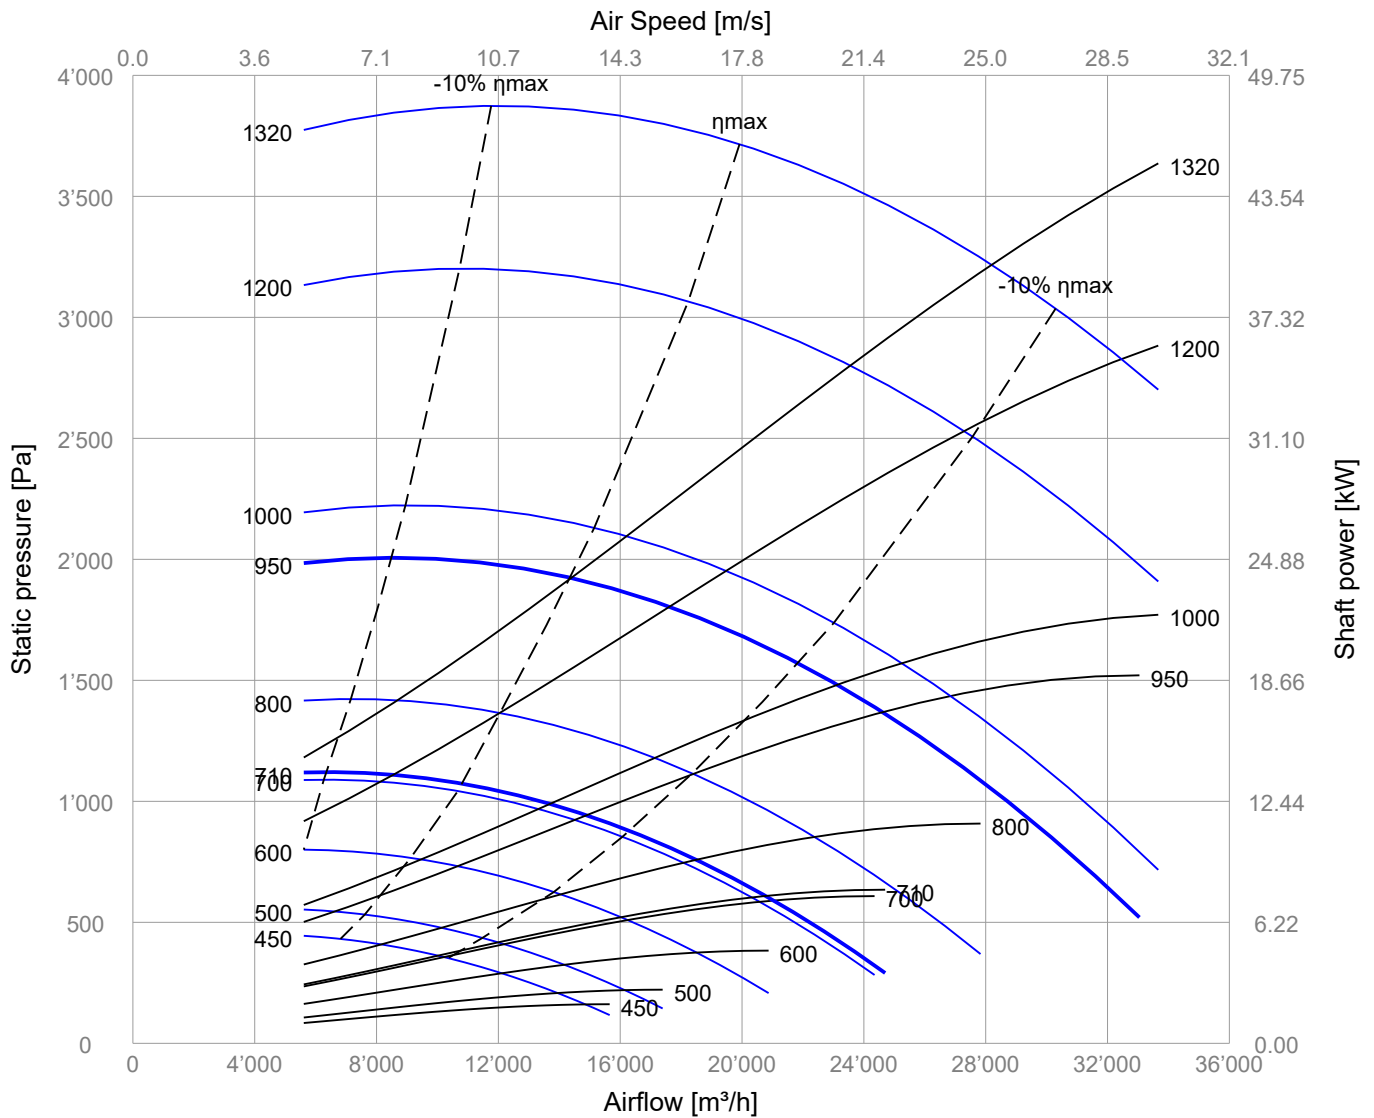

Sound niveau level LwA dB(A)		Sound power level LpA = LwA - 7 dB(A)								Dist. 1 m
ISO 5136.2										
n	LwA	Hz								
min⁻¹	dB(A)	63	125	250	500	1000	2000	4000	8000	
2850	110	101	102	107	102	100	87	79	71	
1420	95	86	87	92	87	85	72	64	56	
1320	94	85	86	91	86	84	71	63	55	
950	87	78	79	84	79	77	64	56	48	
710	80	71	72	77	72	70	57	49	41	
700	80	71	72	77	72	70	57	49	41	
450	70	61	62	67	62	60	47	39	31	

Edition 2024 • subject to alterations • Copyright by COLASIT AG, Spiez

COLASIT Asia Pte Ltd
Plastic construction • 38 Woodlands Industrial Park E1 #03-04 • Singapore 757700
Phone +65 6852 35 80/1 • info@colasit.com.sg

www.colasit.com.sg

Competence in plastics. Worldwide.