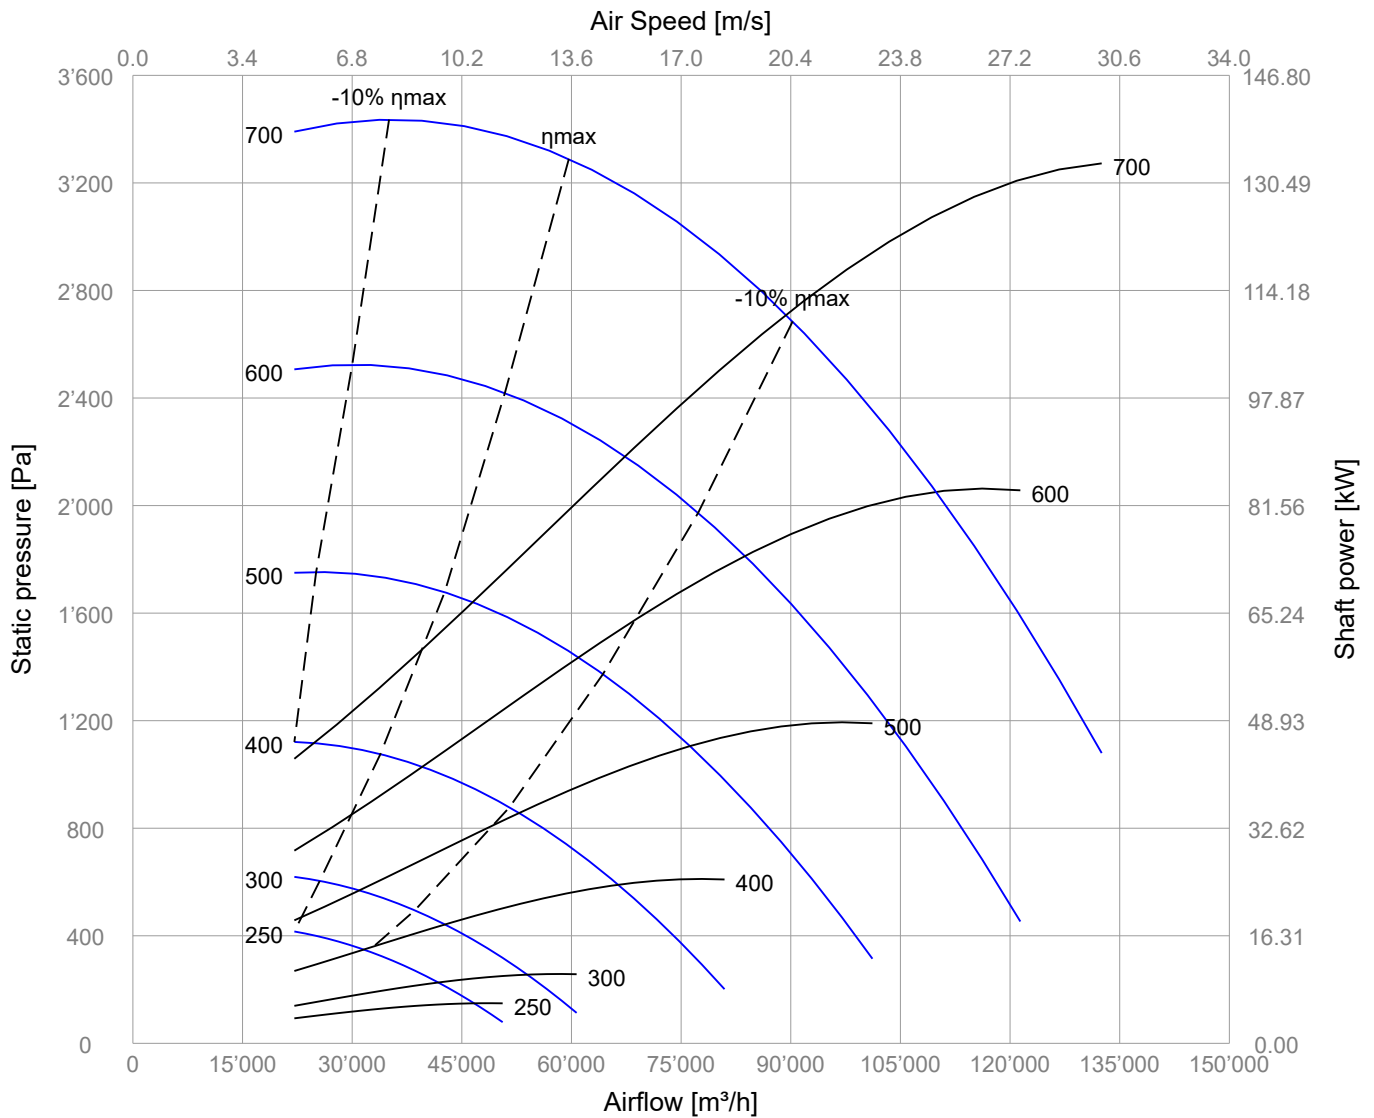

Sound niveau level LwA dB(A)		Sound power level LpA = LwA - 7 dB(A)								Dist. 1 m
ISO 5136.2										
n	LwA	Hz								
min⁻¹	dB(A)	63	125	250	500	1000	2000	4000	8000	
2850	130	108	118	124	125	121	125	111	104	
1420	115	93	103	109	110	106	110	96	89	
950	107	85	95	101	102	98	102	88	81	
710	100	78	88	94	95	91	95	81	74	
700	100	78	88	94	95	91	95	81	74	
400	88	66	76	82	83	79	83	69	62	
250	78	56	66	72	73	69	73	59	52	

Edition 2024 • subject to alterations • Copyright by COLASIT AG, Spiez

COLASIT Asia Pte Ltd
Plastic construction • 38 Woodlands Industrial Park E1 #03-04 • Singapore 757700
Phone +65 6852 35 80/1 • info@colasit.com.sg

www.colasit.com.sg

Competence in plastics. Worldwide.