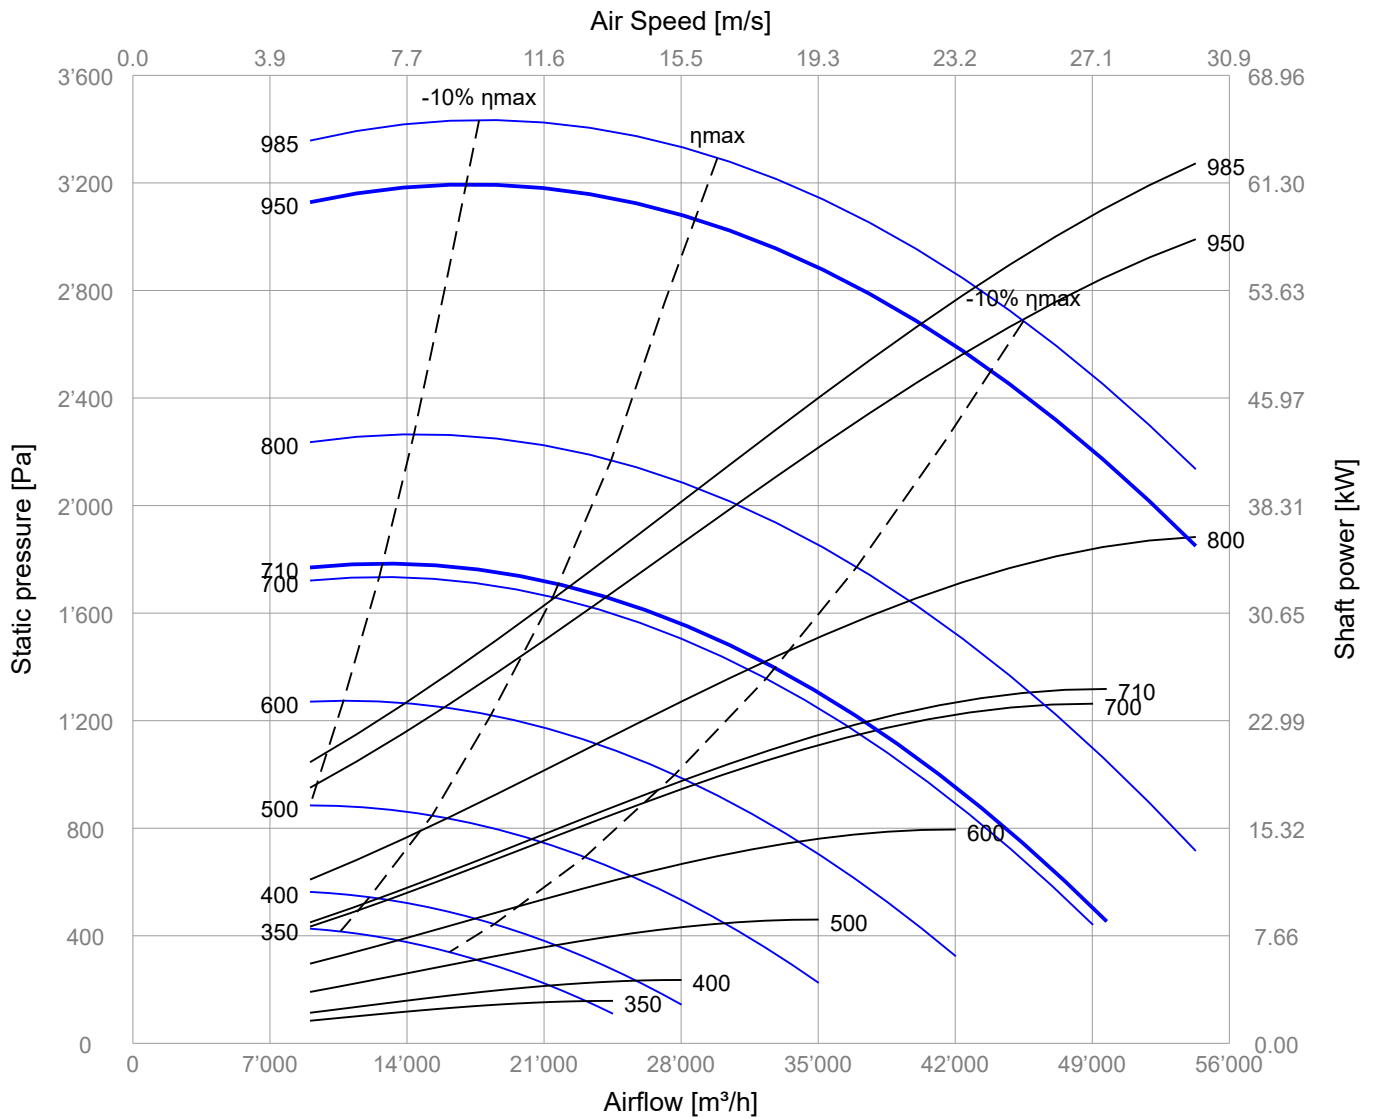

Sound niveau level LwA dB(A)		Sound power level LpA = LwA - 7 dB(A)								Dist. 1 m
ISO 5136.2										
n	LwA	Hz								
min⁻¹	dB(A)	63	125	250	500	1000	2000	4000	8000	
2850	118	97	107	113	114	110	104	100	93	
1420	103	82	92	98	99	95	89	85	78	
985	95	74	84	90	91	87	81	77	70	
950	95	74	84	90	91	87	81	77	70	
710	88	67	77	83	84	80	74	70	63	
500	81	60	70	76	77	73	67	63	56	
350	73	52	62	68	69	65	59	55	48	

Edition 2024 • subject to alterations • Copyright by COLASIT AG, Spiez

COLASIT Asia Pte Ltd
Plastic construction • 38 Woodlands Industrial Park E1 #03-04 • Singapore 757700
Phone +65 6852 35 80/1 • info@colasit.com.sg

www.colasit.com.sg

Competence in plastics. Worldwide.