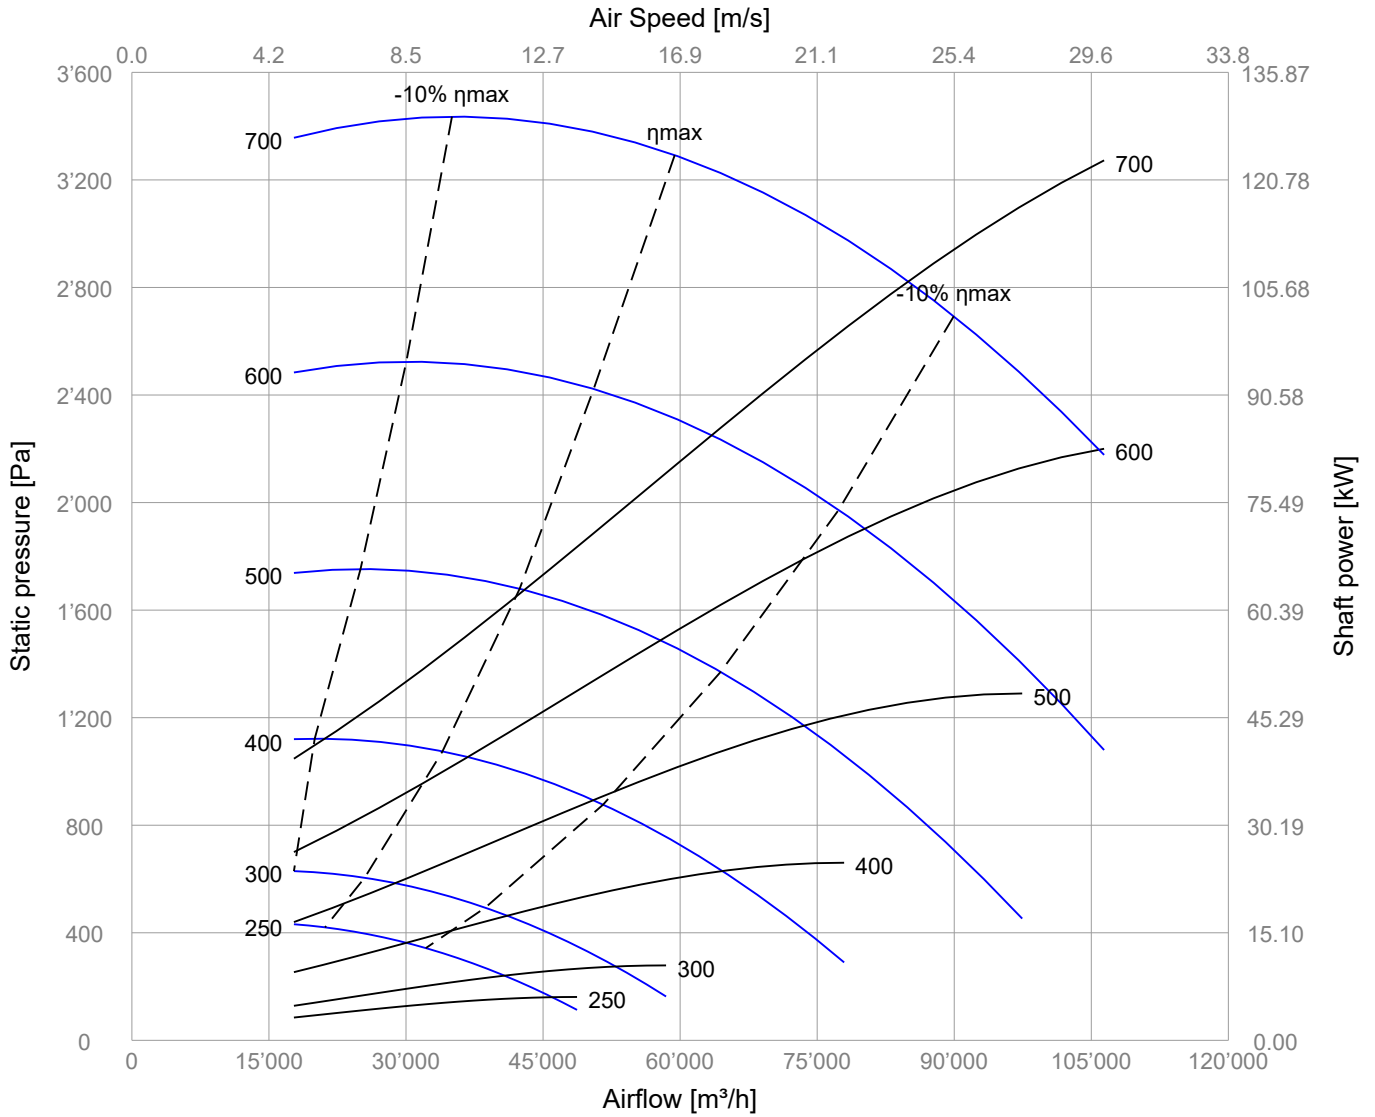

Sound niveau level LwA dB(A)		Sound power level LpA = LwA - 7 dB(A)								Dist. 1 m
ISO 5136.2										
n	LwA	Hz								
min⁻¹	dB(A)	63	125	250	500	1000	2000	4000	8000	
2850	130	108	118	124	125	121	125	111	104	
1420	115	93	103	109	110	106	110	96	89	
950	107	85	95	101	102	98	102	88	81	
710	100	78	88	94	95	91	95	81	74	
700	100	78	88	94	95	91	95	81	74	
400	88	66	76	82	83	79	83	69	62	
250	78	56	66	72	73	69	73	59	52	

Edition 2024 • subject to alterations • Copyright by COLASIT AG, Spiez

COLASIT Asia Pte Ltd
Plastic construction • 38 Woodlands Industrial Park E1 #03-04 • Singapore 757700
Phone +65 6852 35 80/1 • info@colasit.com.sg

www.colasit.com.sg

Competence in plastics. Worldwide.