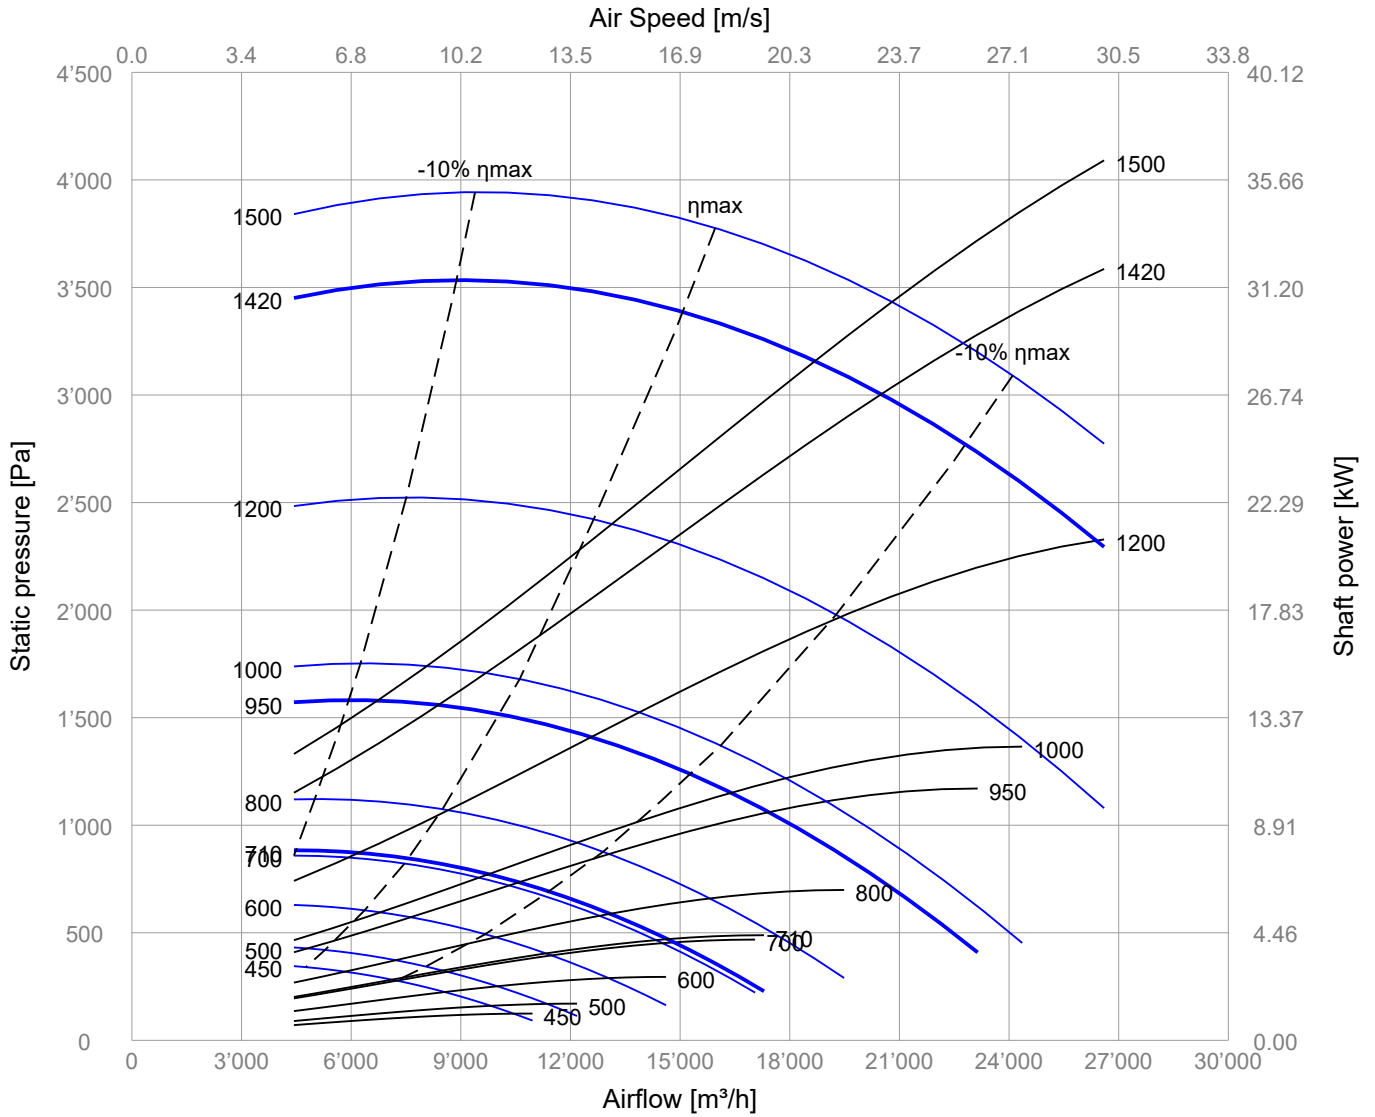

Sound niveau level LwA dB(A)		Sound power level LpA = LwA - 7 dB(A)								Dist. 1 m
ISO 5136.2										
n	LwA	Hz								
min⁻¹	dB(A)	63	125	250	500	1000	2000	4000	8000	
2850	107	96	99	104	100	98	86	79	71	
1500	93	82	85	90	86	84	72	65	57	
1420	92	81	84	89	85	83	71	64	56	
950	84	73	76	81	77	75	63	56	48	
710	77	66	69	74	70	68	56	49	41	
450	67	56	59	64	60	58	46	39	31	

Edition 2024 • subject to alterations • Copyright by COLASIT AG, Spiez

COLASIT Asia Pte Ltd
Plastic construction • 38 Woodlands Industrial Park E1 #03-04 • Singapore 757700
Phone +65 6852 35 80/1 • info@colasit.com.sg

www.colasit.com.sg

Competence in plastics. Worldwide.