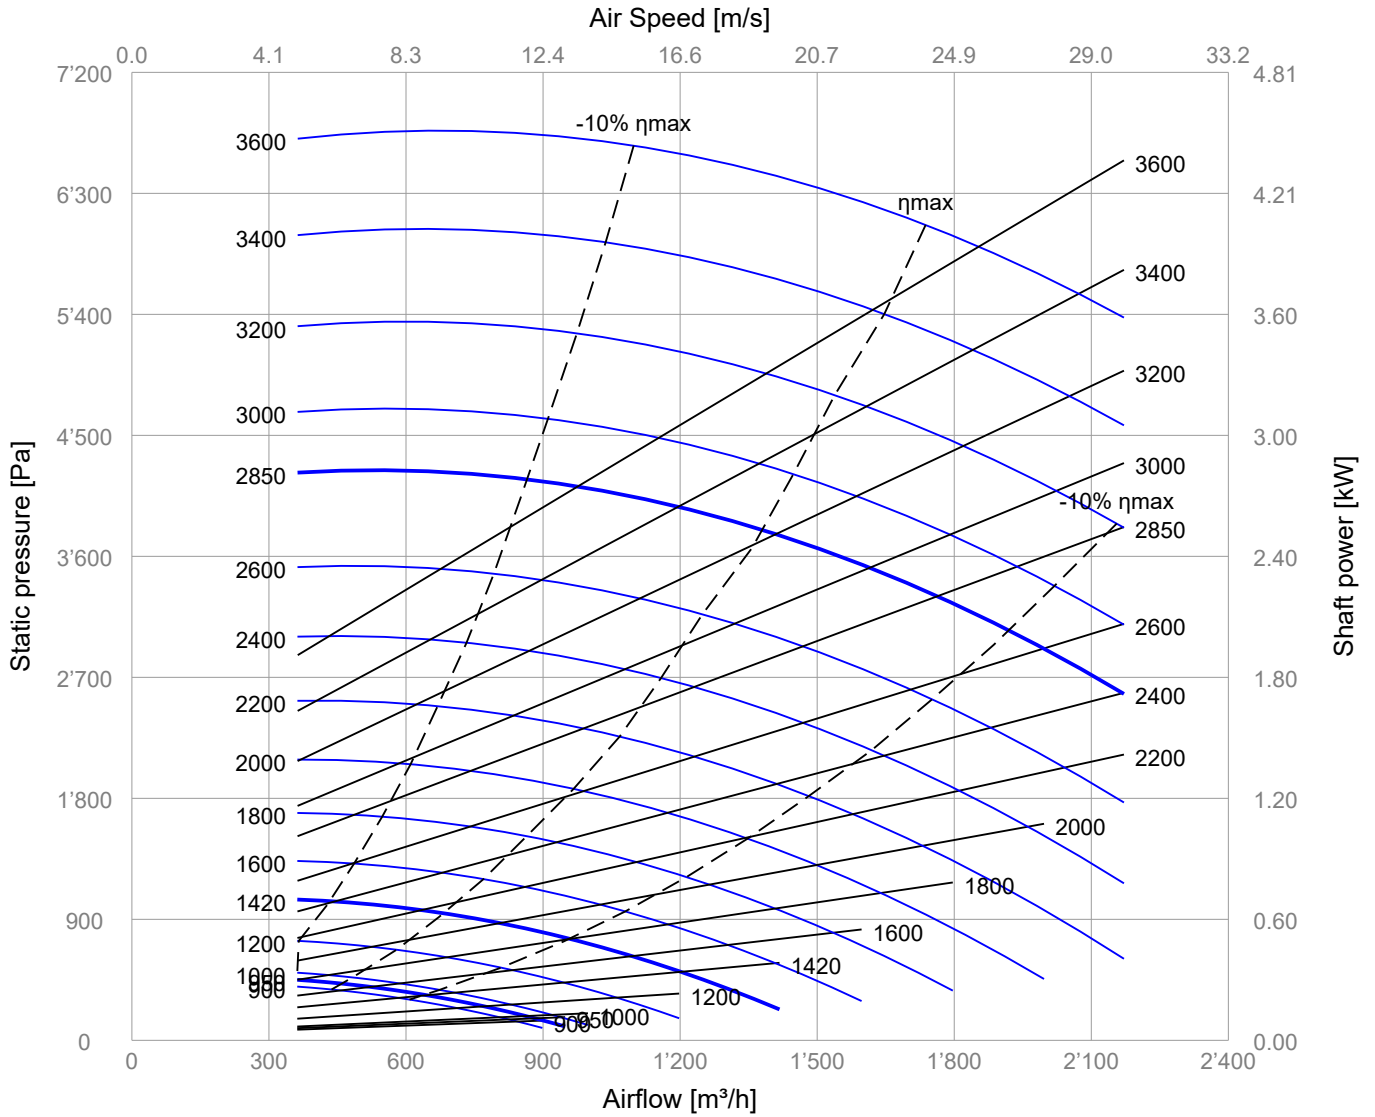

Sound niveau level LwA dB(A)		Sound power level LpA = LwA - 7 dB(A)								Dist. 1 m
ISO 5136.2										
n	LwA	Hz								
min⁻¹	dB(A)	63	125	250	500	1000	2000	4000	8000	
3600	100	78	86	93	96	92	89	83	78	
2850	94	72	80	87	90	86	83	77	72	
1800	84	62	70	77	80	76	73	67	62	
1420	79	57	65	72	75	71	68	62	57	
950	71	49	57	64	67	63	60	54	49	
900	69	47	55	62	65	61	58	52	47	
710	64	42	50	57	60	56	53	47	42	

Edition 2024 • subject to alterations • Copyright by COLASIT AG, Spiez

COLASIT Asia Pte Ltd
Plastic construction • 38 Woodlands Industrial Park E1 #03-04 • Singapore 757700
Phone +65 6852 35 80/1 • info@colasit.com.sg

www.colasit.com.sg

Competence in plastics. Worldwide.