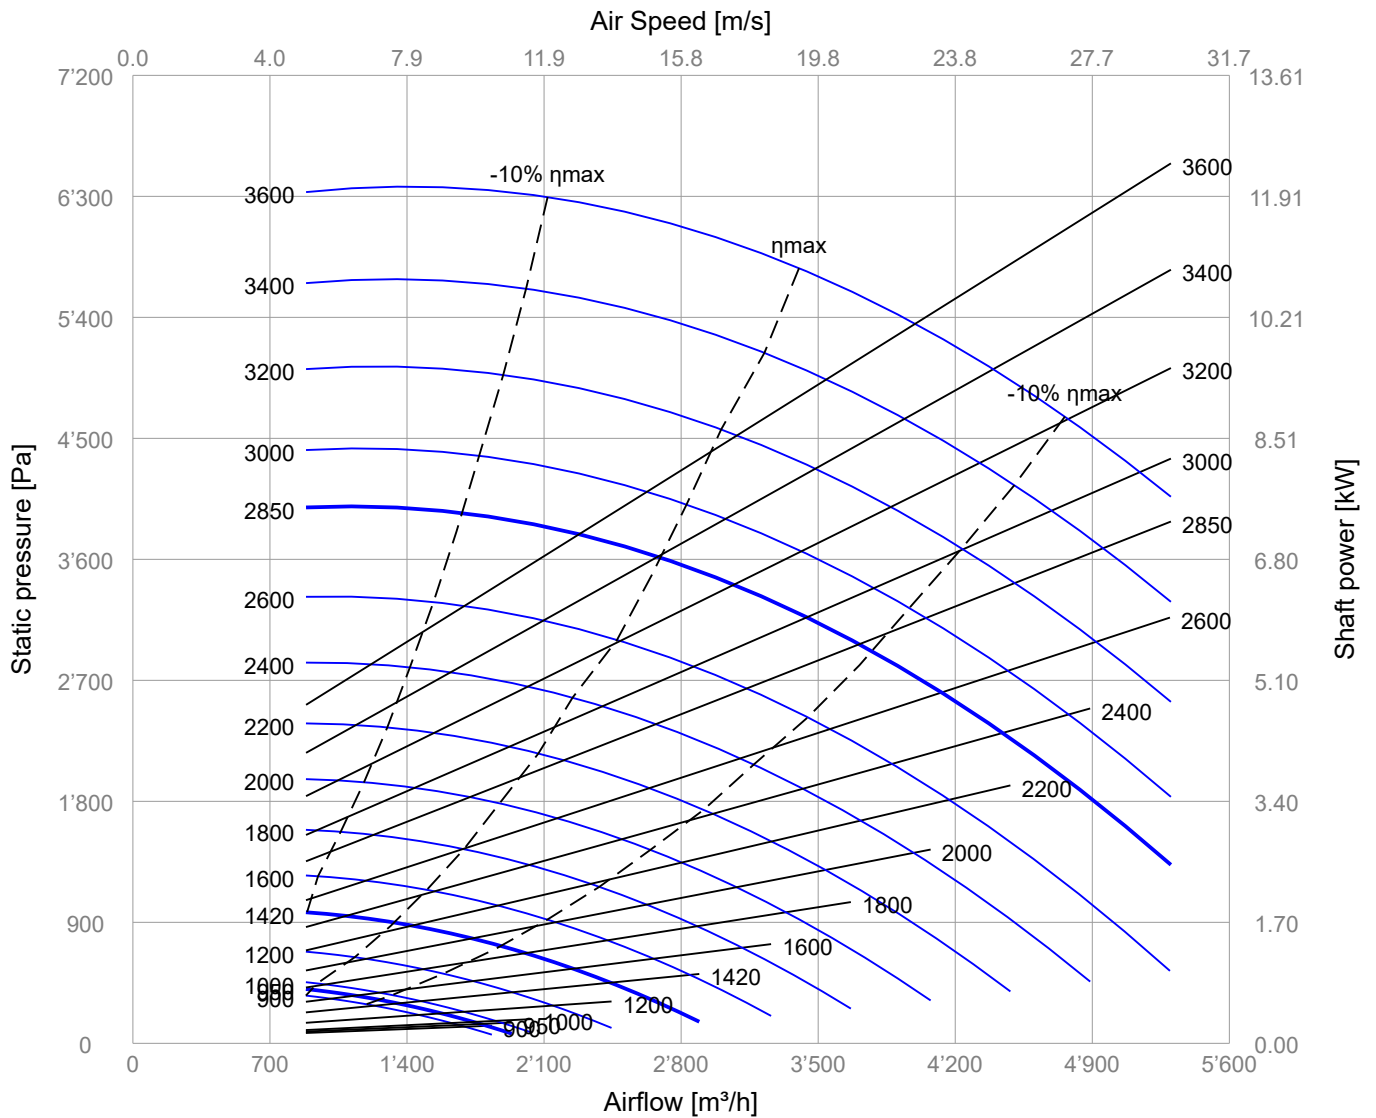

Sound niveau level LwA dB(A)		Sound power level LpA = LwA - 7 dB(A)								Dist. 1 m
ISO 5136.2										
n	LwA	Hz								
min⁻¹	dB(A)	63	125	250	500	1000	2000	4000	8000	
3600	103	81	90	97	100	96	92	87	82	
2850	97	75	84	91	94	90	86	81	76	
1800	87	65	74	81	84	80	76	71	66	
1420	82	60	69	76	79	75	71	66	61	
950	74	52	61	68	71	67	63	58	53	
900	72	50	59	66	69	65	61	56	51	
710	67	45	54	61	64	60	56	51	46	

Edition 2024 • subject to alterations • Copyright by COLASIT AG, Spiez

COLASIT Asia Pte Ltd
Plastic construction • 38 Woodlands Industrial Park E1 #03-04 • Singapore 757700
Phone +65 6852 35 80/1 • info@colasit.com.sg

www.colasit.com.sg

Competence in plastics. Worldwide.