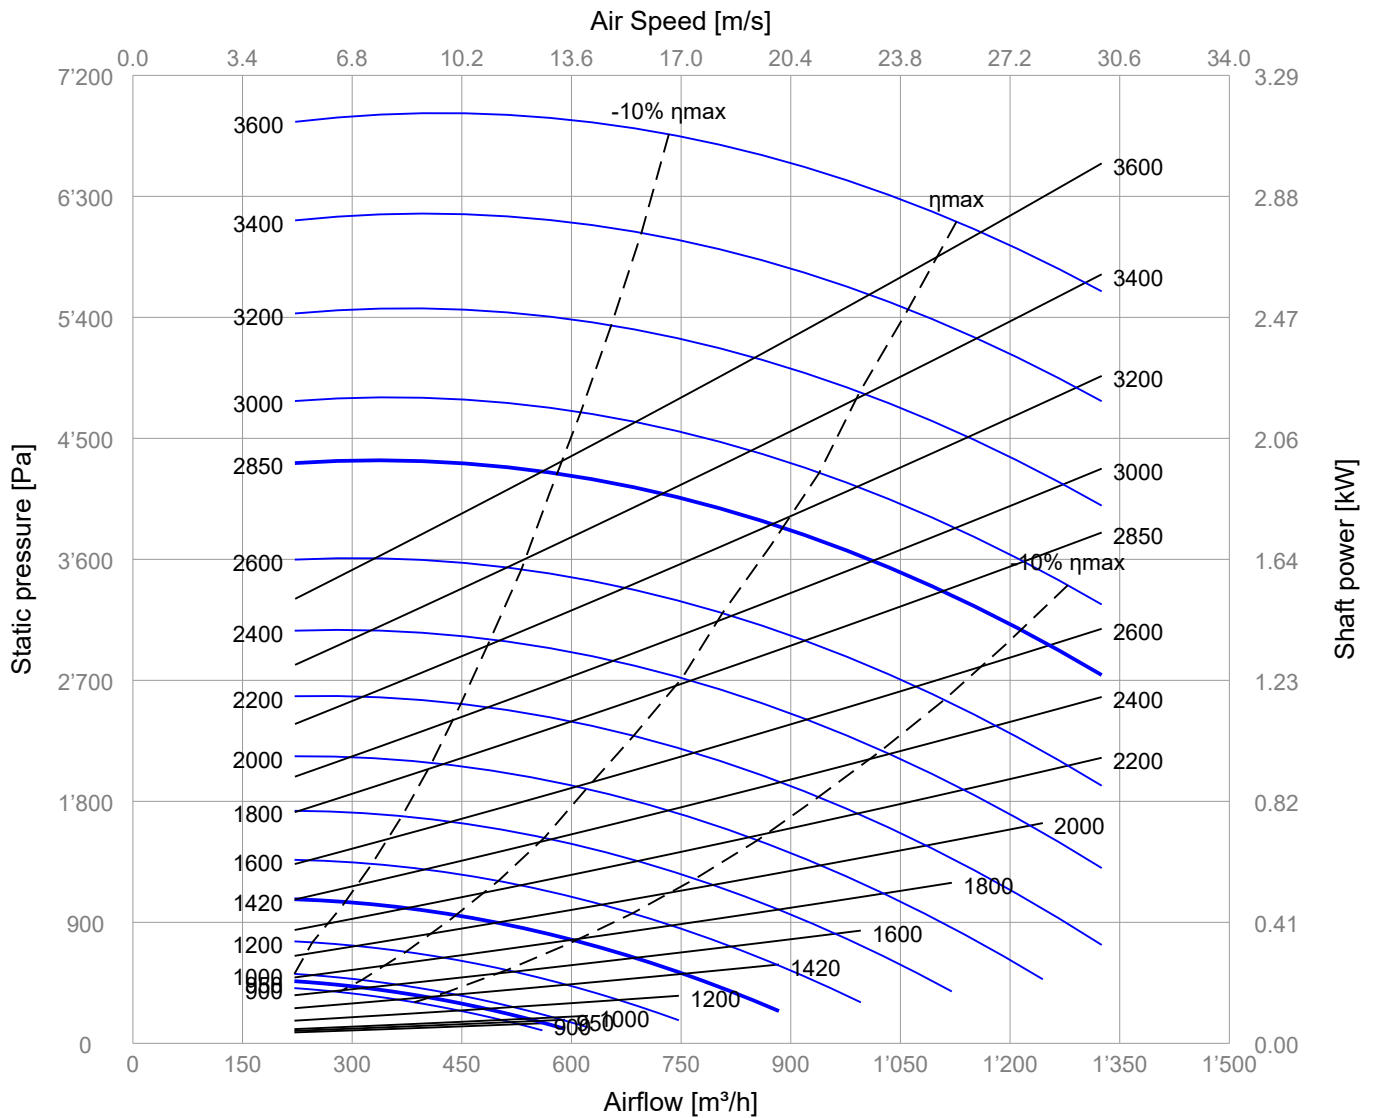

Sound niveau level LwA dB(A)		Sound power level LpA = LwA - 7 dB(A)								Dist. 1 m
ISO 5136.2										
n	LwA	Hz								
min⁻¹	dB(A)	63	125	250	500	1000	2000	4000	8000	
3600	97	77	84	91	94	89	86	81	75	
2850	91	71	78	85	88	83	80	75	69	
1800	81	61	68	75	78	73	70	65	59	
1420	76	56	63	70	73	68	65	60	54	
950	68	48	55	62	65	60	57	52	46	
900	66	46	53	60	63	58	55	50	44	
710	61	41	48	55	58	53	50	45	39	

Edition 2024 • subject to alterations • Copyright by COLASIT AG, Spiez

COLASIT Asia Pte Ltd
Plastic construction • 38 Woodlands Industrial Park E1 #03-04 • Singapore 757700
Phone +65 6852 35 80/1 • info@colasit.com.sg

www.colasit.com.sg

Competence in plastics. Worldwide.