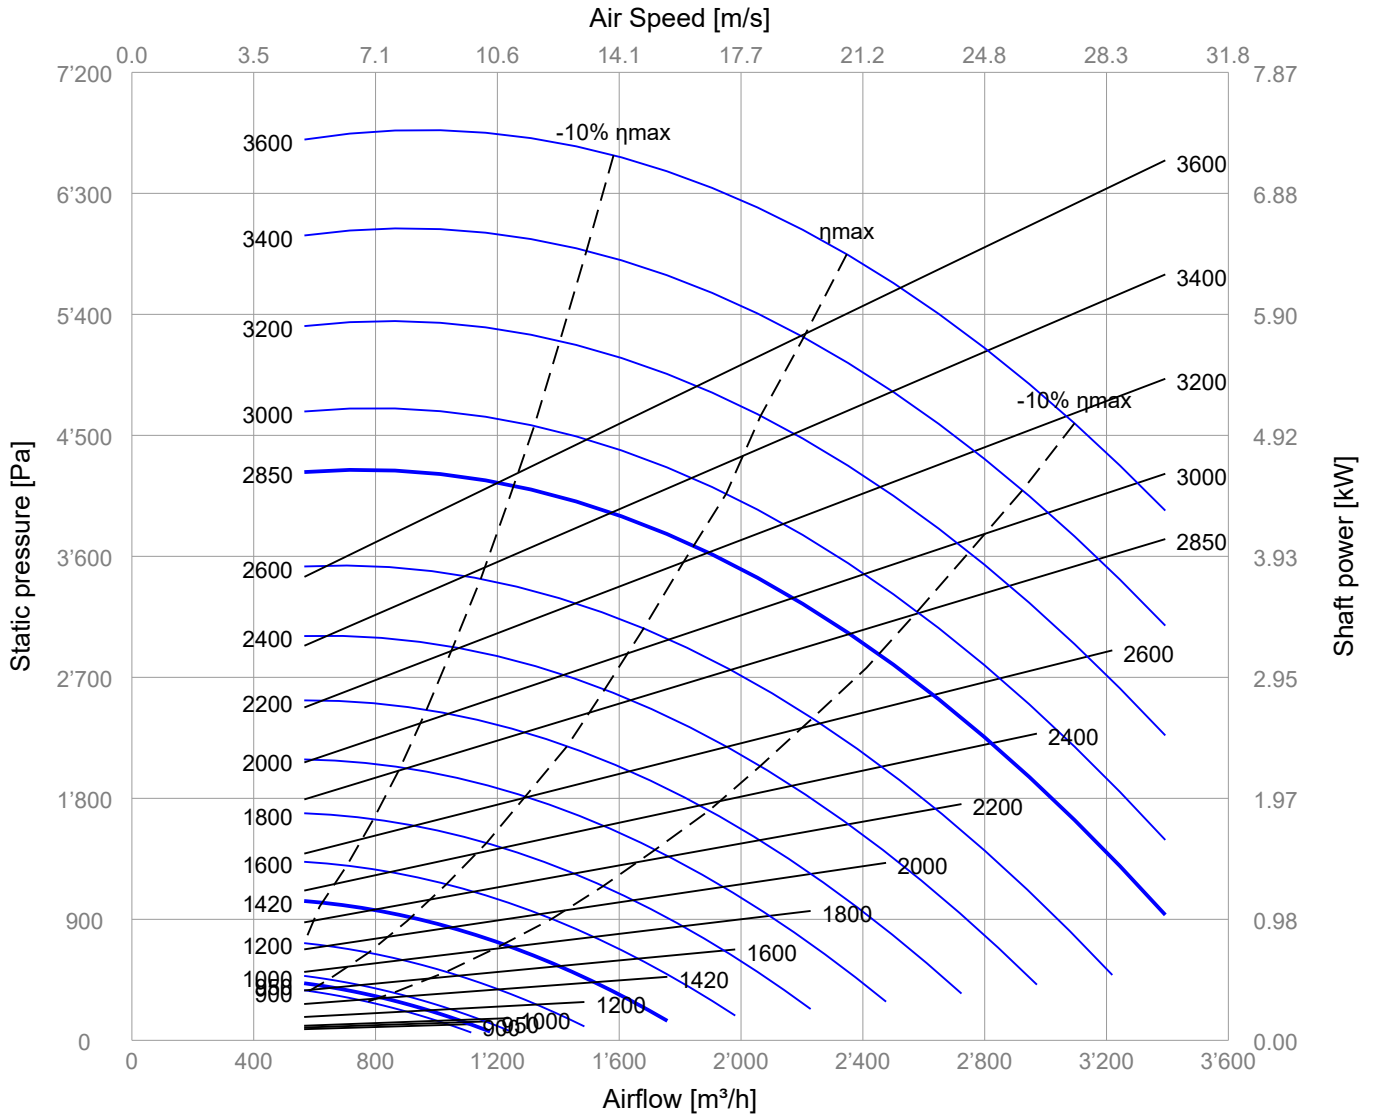

Sound niveau level LwA dB(A)		Sound power level LpA = LwA - 7 dB(A)								Dist. 1 m
ISO 5136.2										
n	LwA	Hz								
min⁻¹	dB(A)	63	125	250	500	1000	2000	4000	8000	
3600	101	79	87	94	97	93	90	84	79	
2850	95	73	81	88	91	87	84	78	73	
1800	85	63	71	78	81	77	74	68	63	
1420	80	58	66	73	76	72	69	63	58	
950	72	50	58	65	68	64	61	55	50	
900	70	48	56	63	66	62	59	53	48	
710	65	43	51	58	61	57	54	48	43	

Edition 2024 • subject to alterations • Copyright by COLASIT AG, Spiez

COLASIT Asia Pte Ltd
Plastic construction • 38 Woodlands Industrial Park E1 #03-04 • Singapore 757700
Phone +65 6852 35 80/1 • info@colasit.com.sg

www.colasit.com.sg

Competence in plastics. Worldwide.