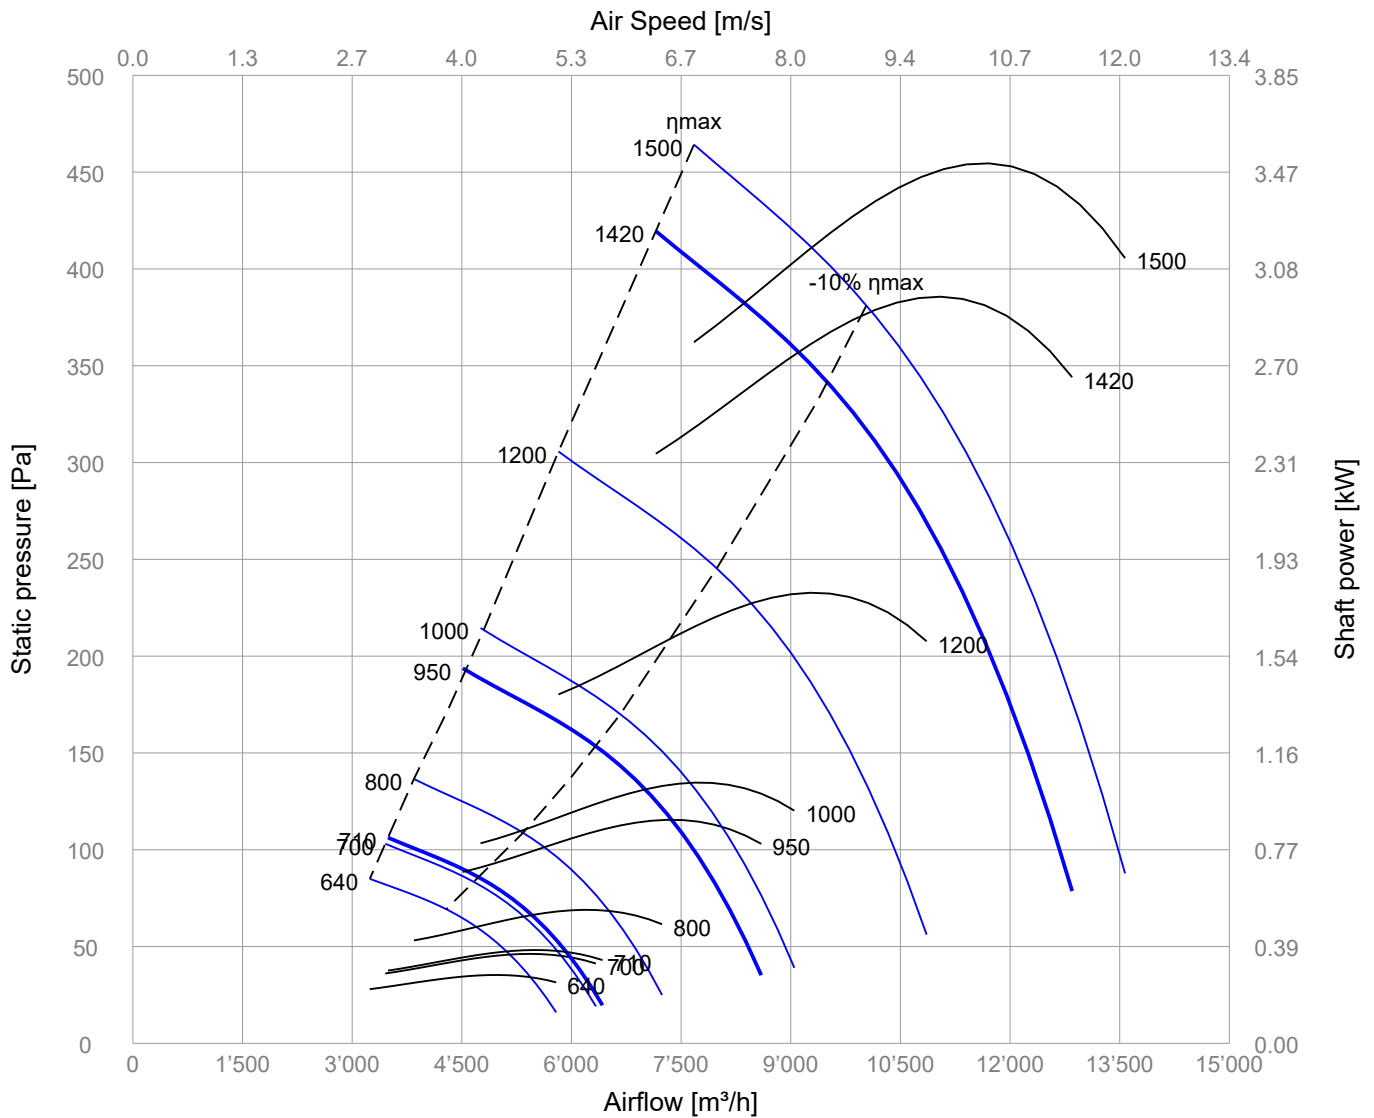

Sound niveau level LwA dB(A)		Sound power level LpA = LwA - 7 dB(A)								Dist. 1 m
ISO 5136.2										
n	LwA	Hz								
min⁻¹	dB(A)	63	125	250	500	1000	2000	4000	8000	
2850	101	79	88	95	96	95	93	89	85	
1500	87	65	74	81	82	81	79	75	71	
1420	86	64	73	80	81	80	78	74	70	
950	78	56	65	72	73	72	70	66	62	
710	71	49	58	65	66	65	63	59	55	
640	69	47	56	63	64	63	61	57	53	

Edition 2024 • subject to alterations • Copyright by COLASIT AG, Spiez

COLASIT Asia Pte Ltd
Plastic construction • 38 Woodlands Industrial Park E1 #03-04 • Singapore 757700
Phone +65 6852 35 80/1 • info@colasit.com.sg

www.colasit.com.sg

Competence in plastics. Worldwide.