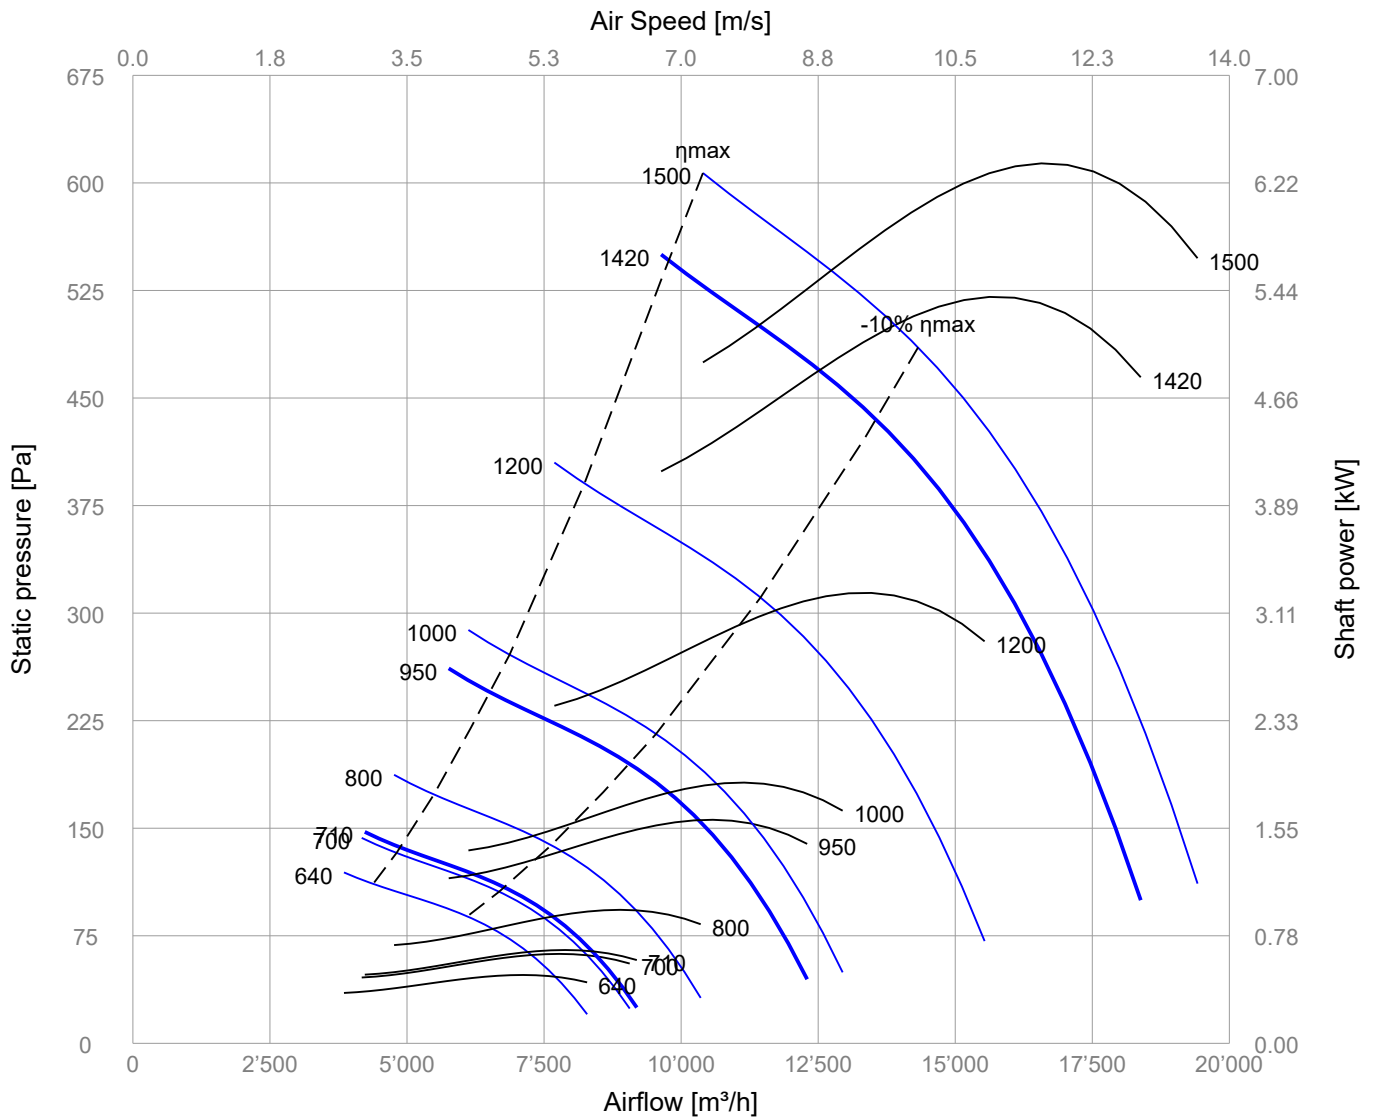

Sound niveau level LwA dB(A)		Sound power level LpA = LwA - 7 dB(A)								Dist. 1 m
ISO 5136.2										
n	LwA	Hz								
min⁻¹	dB(A)	63	125	250	500	1000	2000	4000	8000	
2850	101	79	88	95	96	95	93	89	85	
1500	87	65	74	81	82	81	79	75	71	
1420	86	64	73	80	81	80	78	74	70	
950	78	56	65	72	73	72	70	66	62	
710	71	49	58	65	66	65	63	59	55	
640	69	47	56	63	64	63	61	57	53	

Edition 2024 • subject to alterations • Copyright by COLASIT AG, Spiez

COLASIT Asia Pte Ltd
Plastic construction • 38 Woodlands Industrial Park E1 #03-04 • Singapore 757700
Phone +65 6852 35 80/1 • info@colasit.com.sg

www.colasit.com.sg

Competence in plastics. Worldwide.